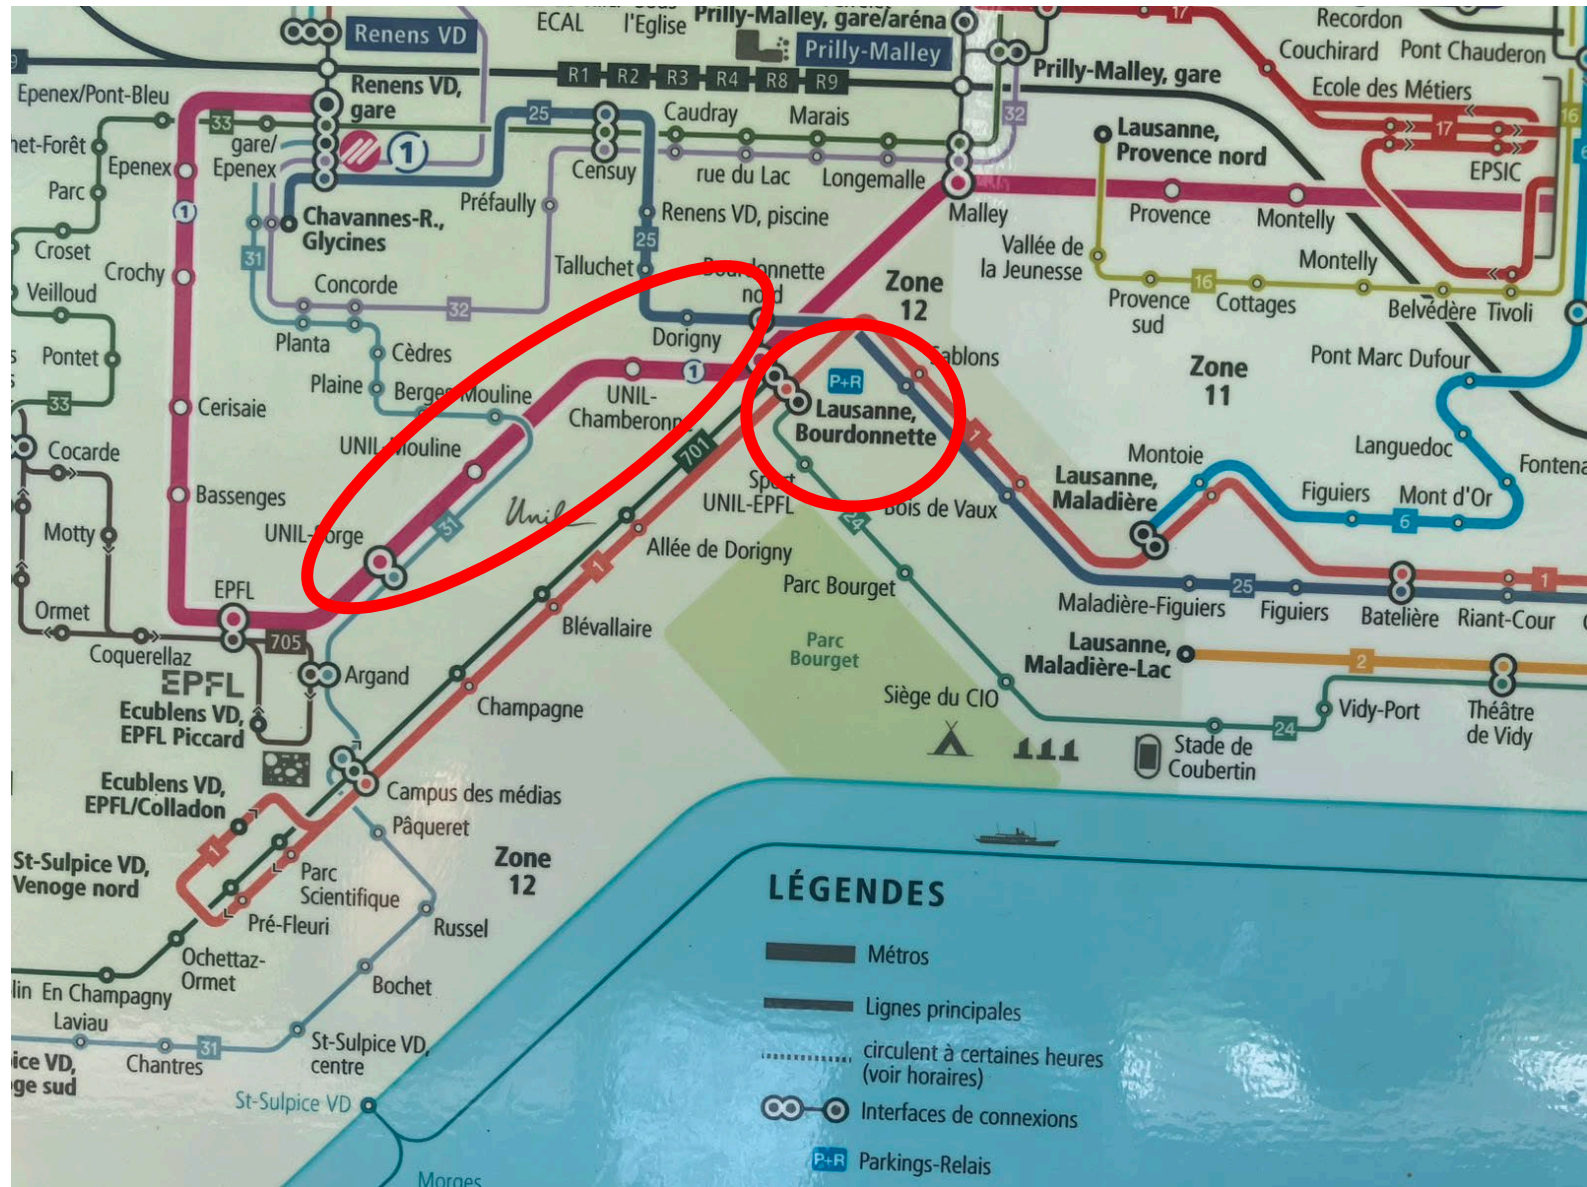

Congress dinner

HOW TO GET THERE

3 stops from
UNIL-Sorge

Then BUS
24

BUS 24

HALDENAVE
BUS

6 stops from Bourdonnette