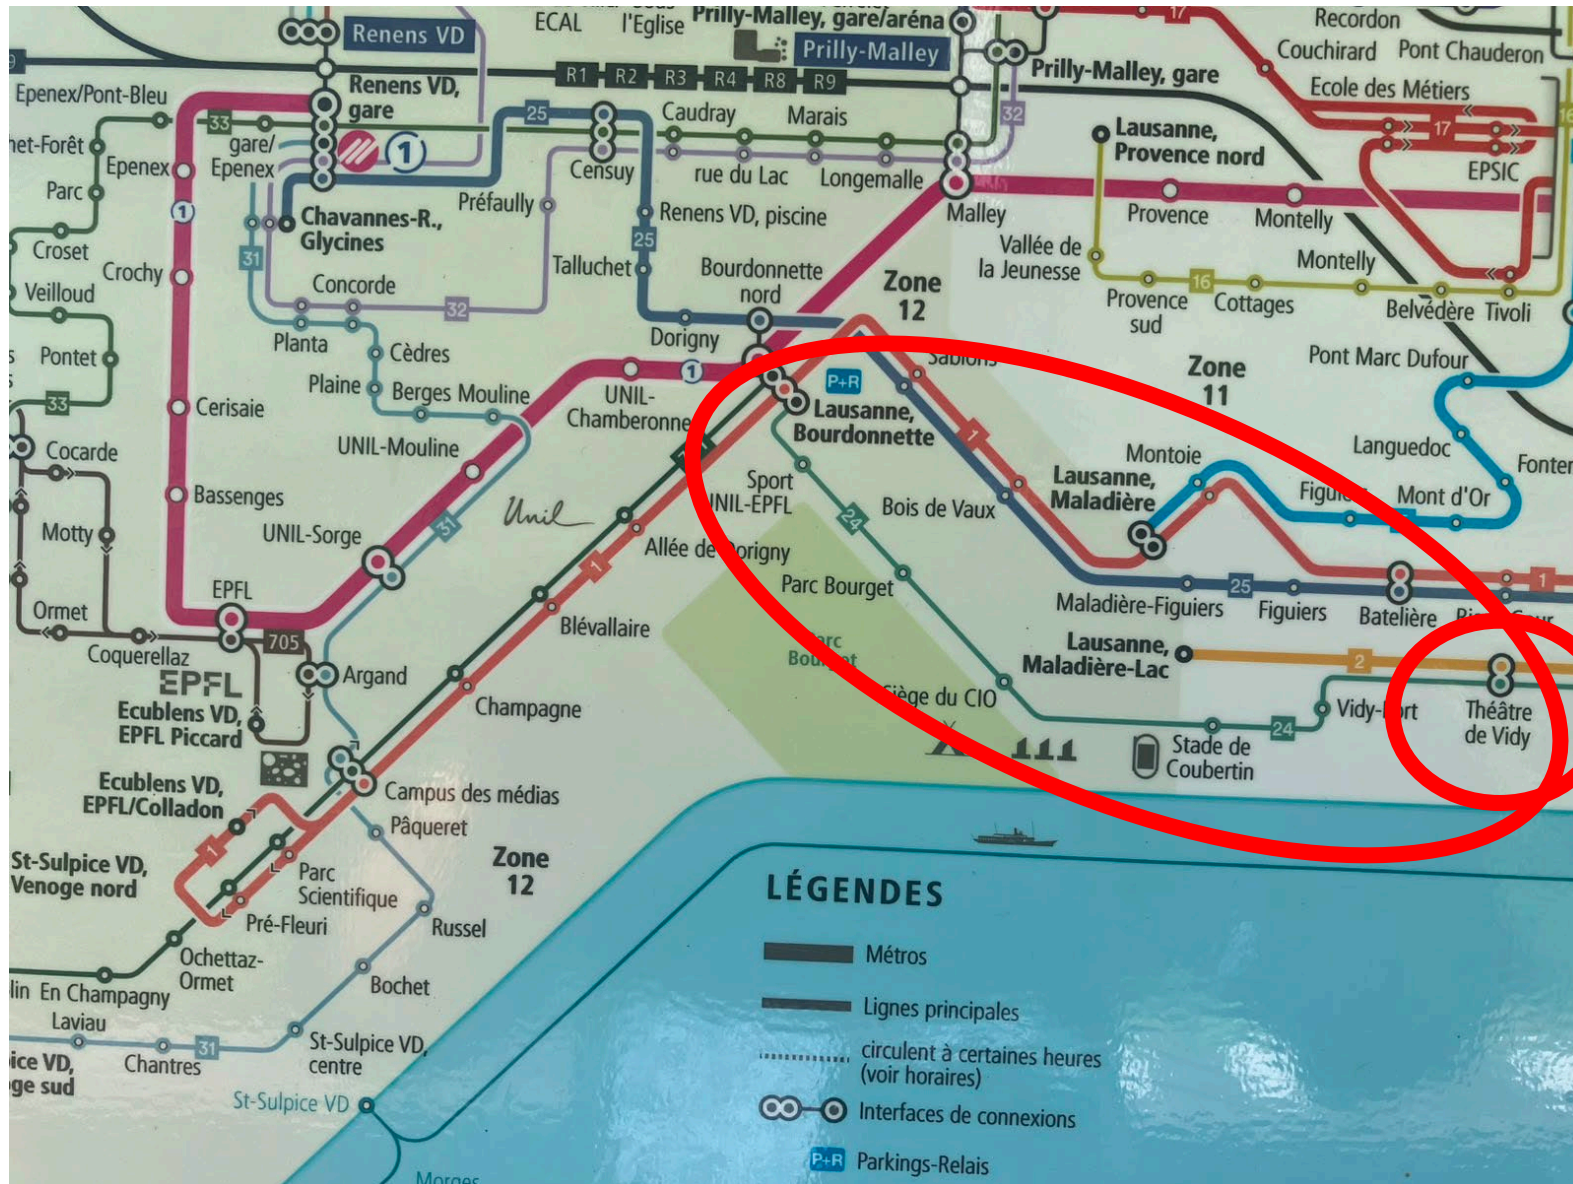

Congress dinner

HOW TO GET THERE

3 stops from
UNIL-Sorge

Then BUS
24

BUS 24

HALDENAVE
BUS

6 stops from Bourdonnette