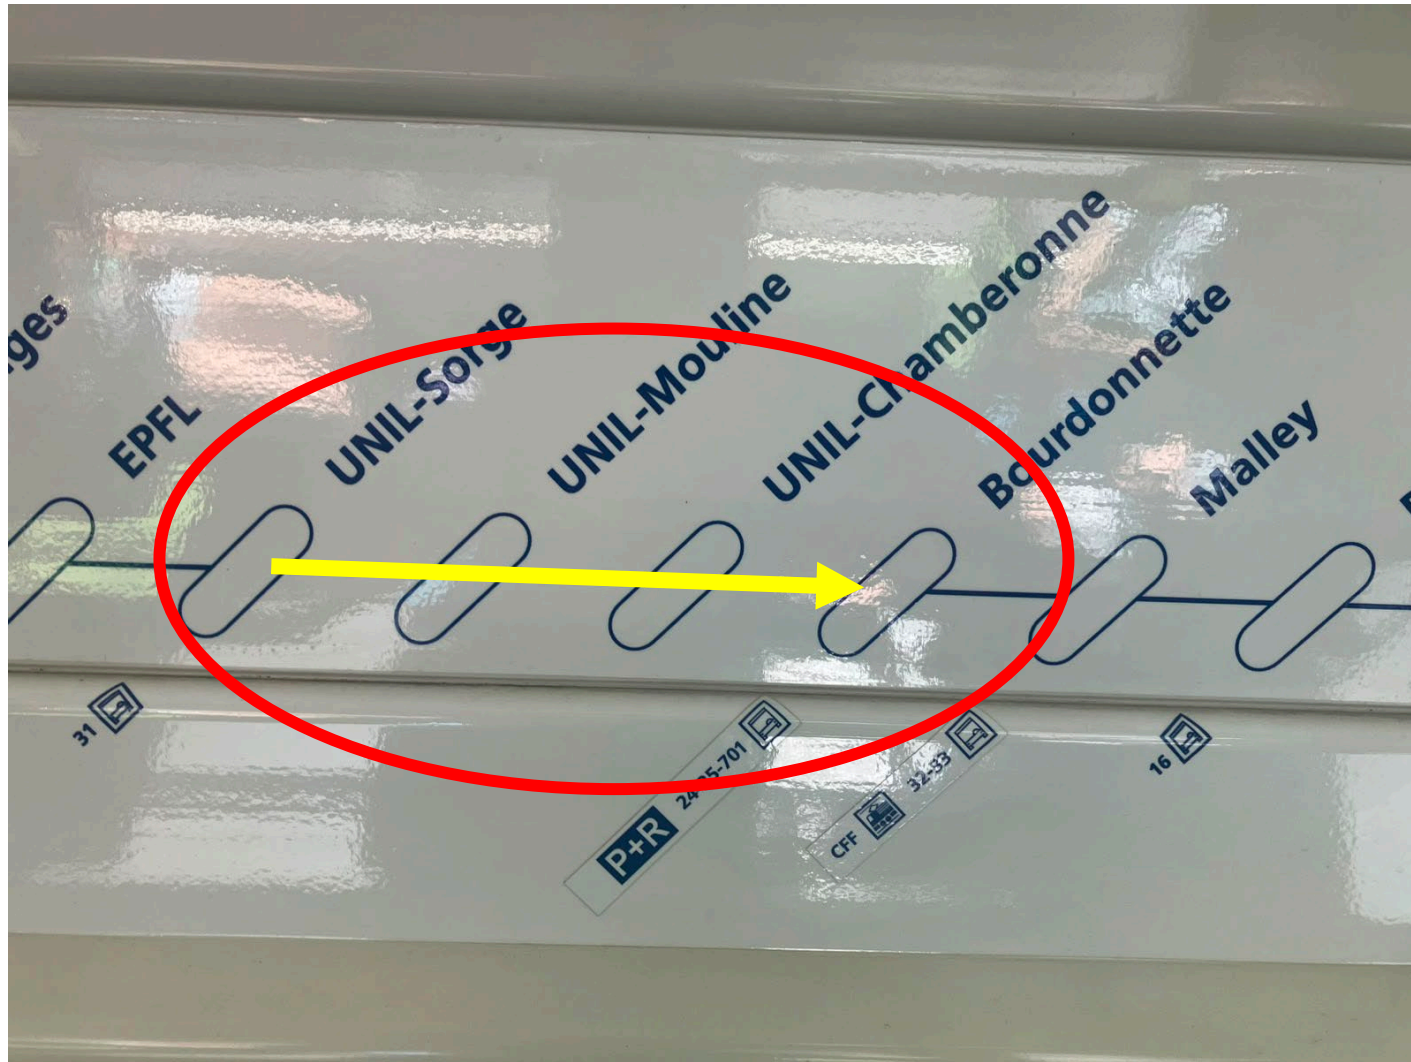

Congress dinner

HOW TO GET THERE

3 stops from
UNIL-Sorge

Then BUS
24

BUS 24

HALDENAVE
BUS

6 stops from Bourdonnette