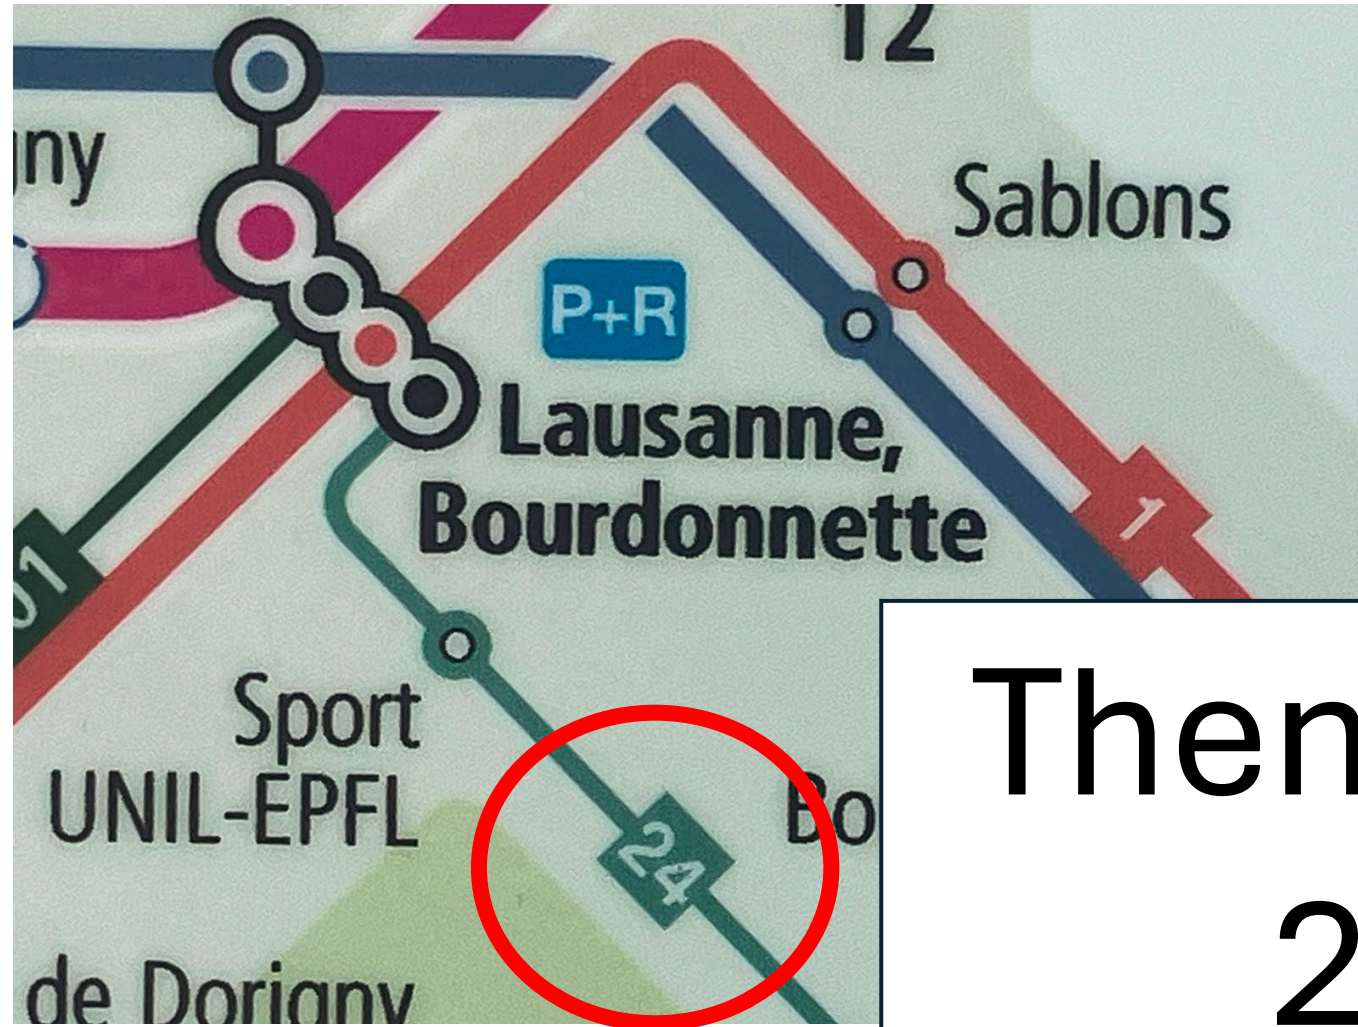

Congress dinner

HOW TO GET THERE

3 stops from
UNIL-Sorge

Then BUS
24

BUS 24

HALDENAVE
BUS

6 stops from Bourdonnette